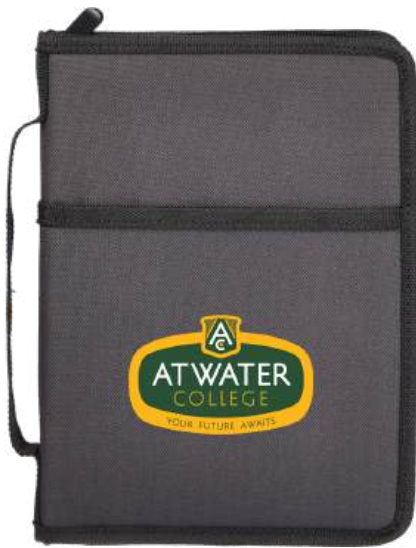

NEW

INVENTORY COMING SOON

NEW INVENTORY COMING SOON

SM-5205
B. BAMBOO AND RECYCLED ALUMINUM SOFT TOUCH BALLPOINT

NEW INVENTORY COMING SOON

SM-5201
C. PAIGE RECYCLED OCEAN BOUND PLASTIC PEN

NEW INVENTORY COMING SOON

5893-73
D. LUXE RECYCLED STAINLESS STEEL BALLPOINT

NEW INVENTORY COMING SOON

5893-74
LUXE RECYCLED STAINLESS STEEL ROLLER BALL

[CLICK ITEMS FOR ADDITIONAL PRODUCT DETAILS](#)